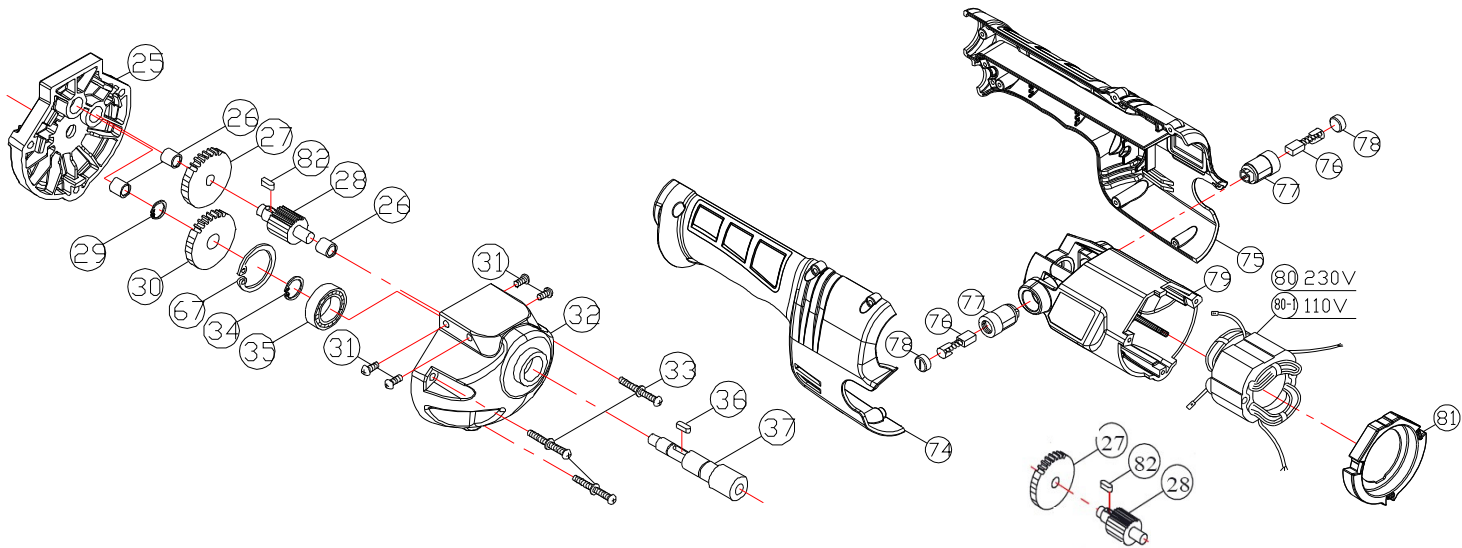

Specific spare parts for new version of 955 230V (from serial no 1010001- 1010388, 4300001-)

Code	Pos.	Description	Qty/machine
8394017411	74	Right handle cover	1
8394017511	75	Left handle cover	1
8394027611	Carbon brush & cap kit		
	76	Carbon brush (2 pcs)	2
	78	Brush cap	1
8394017711	77	Carbon brush holder	2
8394017911	79	Motor housing	1
8394018011	80	Stator 230V	1
8394118011	80-1	Stator 110V	1
8394018111	81	Fan shroud	1
8394018211	82	Woodruff key	1
8394093211	25-30, 32, 34-37, 67, 82	Gear box assembly	1