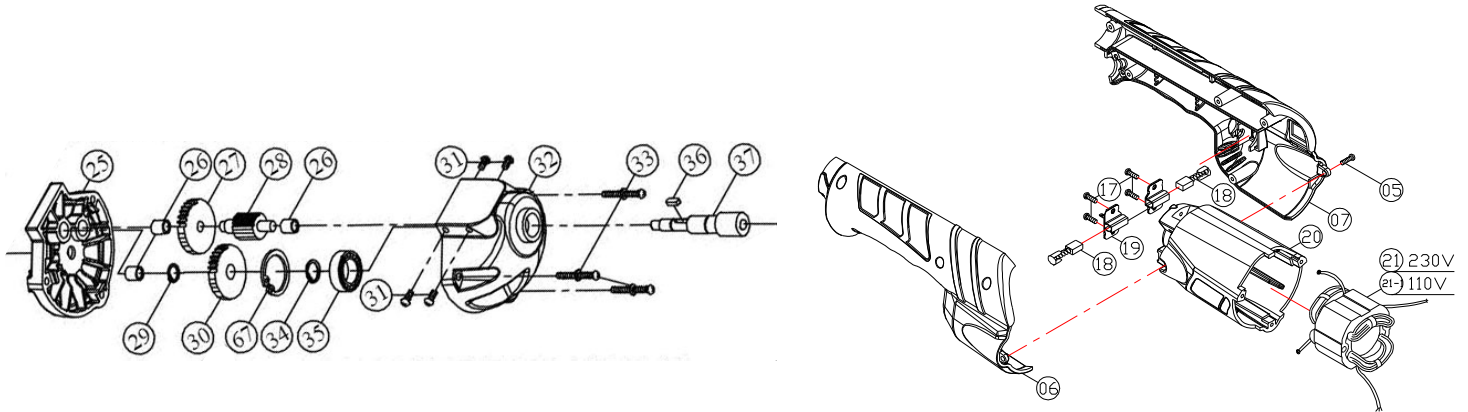

Specific spare parts for old version of 955 230V, 915 110V & 915-S 230V

Code	Pos.	Description	Qty/machine
8394010511	5	Screw M4x16	1
8394010611	6	Right handle cover	1
8394010711	7	Left handle cover	1
8394011711	17	Screw M4x10	4
8394021811	18	Carbon brush kit (2 pcs)	2
8394011911	19	Carbon brush holder	2
8394012011	20	Motor housing	1
8394012111	21	Stator 230V	1
8394112111	21-1	Stator 110V	1
8394023211	25-30, 32, 34-37, 67	Gear box assembly	1