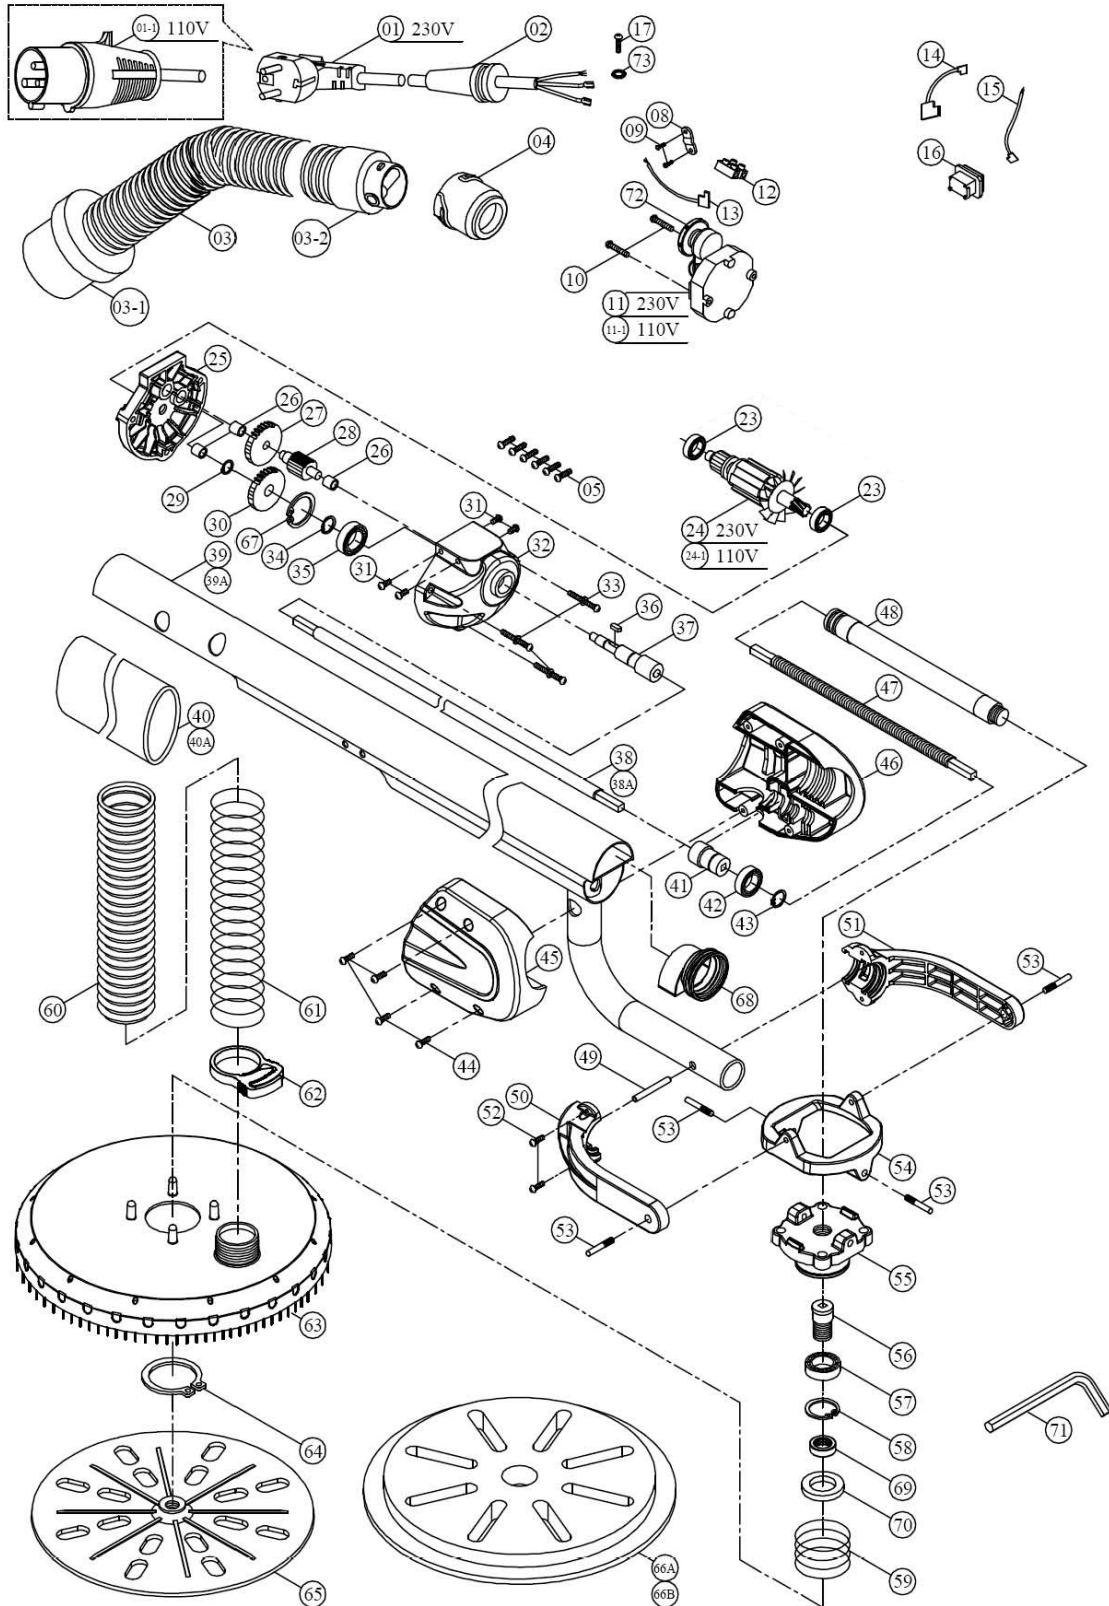

Exploded view for MIRO 955 & 955-S

Updated 30.5.2011

Shared spare parts for old version of 955 230V, 915 110V & 915-S 230V
and new version of 955 230V

Code	Pos.	Description	Qty/machine
8394020111	Power Supply Cable 230V Kit		
	1	Power supply cable 230 V VDE 1,0 x 3C x 4 M	1
	2	Cord armor	1
8394110111	Power Supply Cable 110V Kit		
	1-1	POWER SUPPLY CABLE 230 V VDE 1,0 x 3C x 4 M	1
	2	Cord armor	1
8394010311	3	Vacuum hose 4 M	1
8394020311	3-1	Vacuum hose connector kit	1
	3-2		
8394010411	4	Female bayonet swivel connector	1
8394020911	Cable Clip Kit		
	8	Cable clip	1
	9	Screw M4x14	2
8394011011	10	Screw M4x25	2
8394011111	11	Speed control unit 230 V	1
8394111111	11-1	Speed control unit 110 V	1
8394011211	12	Wire connector	2
8394011311	13	Wire leader	1
8394011411	14	Wire leader	1
8394011511	15	Wire leader	1
8394021611	16	Motor switch kit (smaller + bigger)	1+1
8394011711	17	Screw M4x8	1
8394012111	21	Stator 230 V	1
8394112111	21-1	Stator 110 V	1
8394012211	22	Stator screw M4x50	2
8394012311	23	Ball bearing 608 2RU	2
8394012411	24	Armature 230 V	1
8394112411	24-1	Armature 110 V	1
8394023211	Gear Box Assembly		
	25	Gear plate	1
	26	Bushing 6x10x8	3
	27	Intermediate gear 0,6x44T	1
	28	Intermediate gear pinion 0,8x11T	1
	29	Internal circlip S-8	1
	30	Output gear M0,8x41T	1
8394013111	31	Screw M5x10	4
8394023211	Gear Box Assembly		
	32	Gear case	1
8394013311	33	Screw w/washer M4x30	3
8394023211	Gear Box Assembly		
	34	Internal circlip S-10	1
	35	Ball bearing 6200-2RU	1
	36	Woodruff key 3x3x8	1
	37	Spindle	1
8394003811	38	First drive shaft 254 mm 955-S	1
8394013811	38 A	First drive shaft 704 mm 955	1
8394003911	39	Extension column 577,3 mm 955-S	1
8394013911	39 A	Extension column 1027,3 mm 955	1
8394004011	40	Foam handle grip 955-S	1
8394014011	40 A	Foam handle grip	1