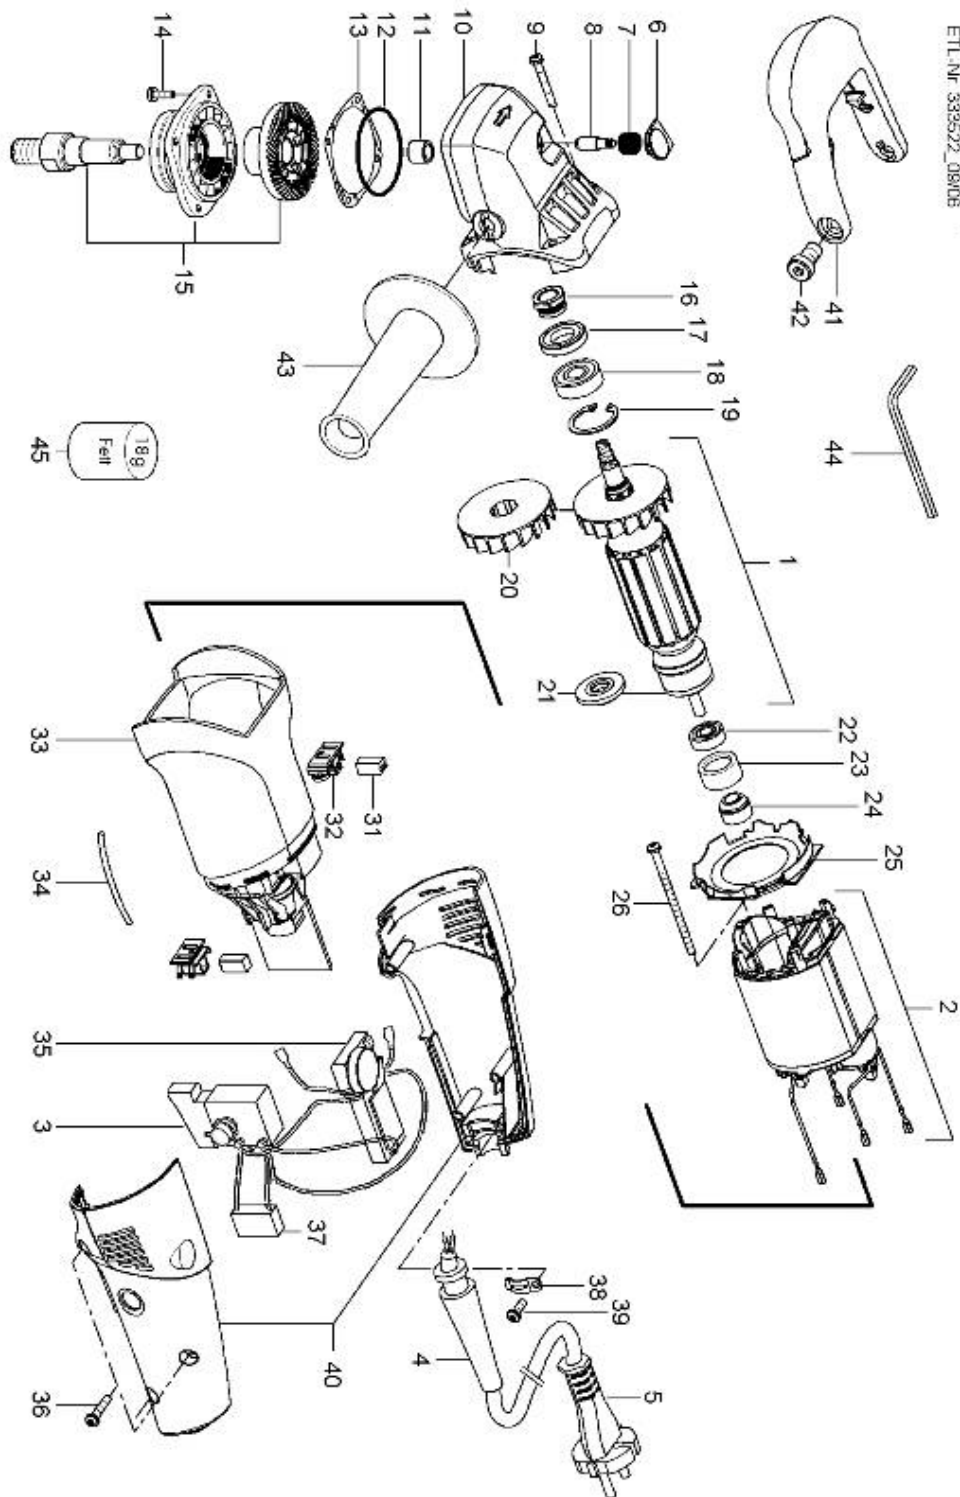

# Exploded view for Polisher PS1437

**MIRKA PS 1437**  
230/CEE (333441)  
ETL-Nr. 333522\_08/08

Pos.	Code	Description
1	8991301111	Armature
2	8991302111	Field
3	8991303111	Switch
4	8991304111	Strain relief
5	8991305111	Cable compl
6	8991306111	Locking Button
7	8991307111	Spring
8	8991308111	Locking Pin
9	8991309111	Screw
10	8991310111	Gear Housing
11	8991311111	Needle Bearing
12	8991312111	O-ring
13	8991313111	Distance ring
14	8991314111	Screw
15	8991315111	Drive Shaft Compl
16	8991316111	Sleeve
17	8991317111	Seal
18	8991318111	Ball Bearing
19	8991319111	Spring ring
20	8991320111	Cooling Fan
21	8991321111	Rubber Seal
22	8991322111	Ball Bearing
23	8991323111	Rubber Sleeve
24	8991324111	Magnet Impulse ring
25	8991325111	Air Directing Ring
26		Screw
31	8991331111	Cut Off Brushes
32	8991332111	Brush Holder
33	8991333111	Motor Housing
34	8991334111	Protection Tube
35	8991335111	Electronic
36		Screw
37	8991337111	Interference Filter
38		Strain Relief Clamp
39		Screw
40		Rear Handle Compl
41	8991341111	Bail Grip
42	8991342111	Screw
43		Side Handle
44		Allen Key SW5
45	8991345111	Grease