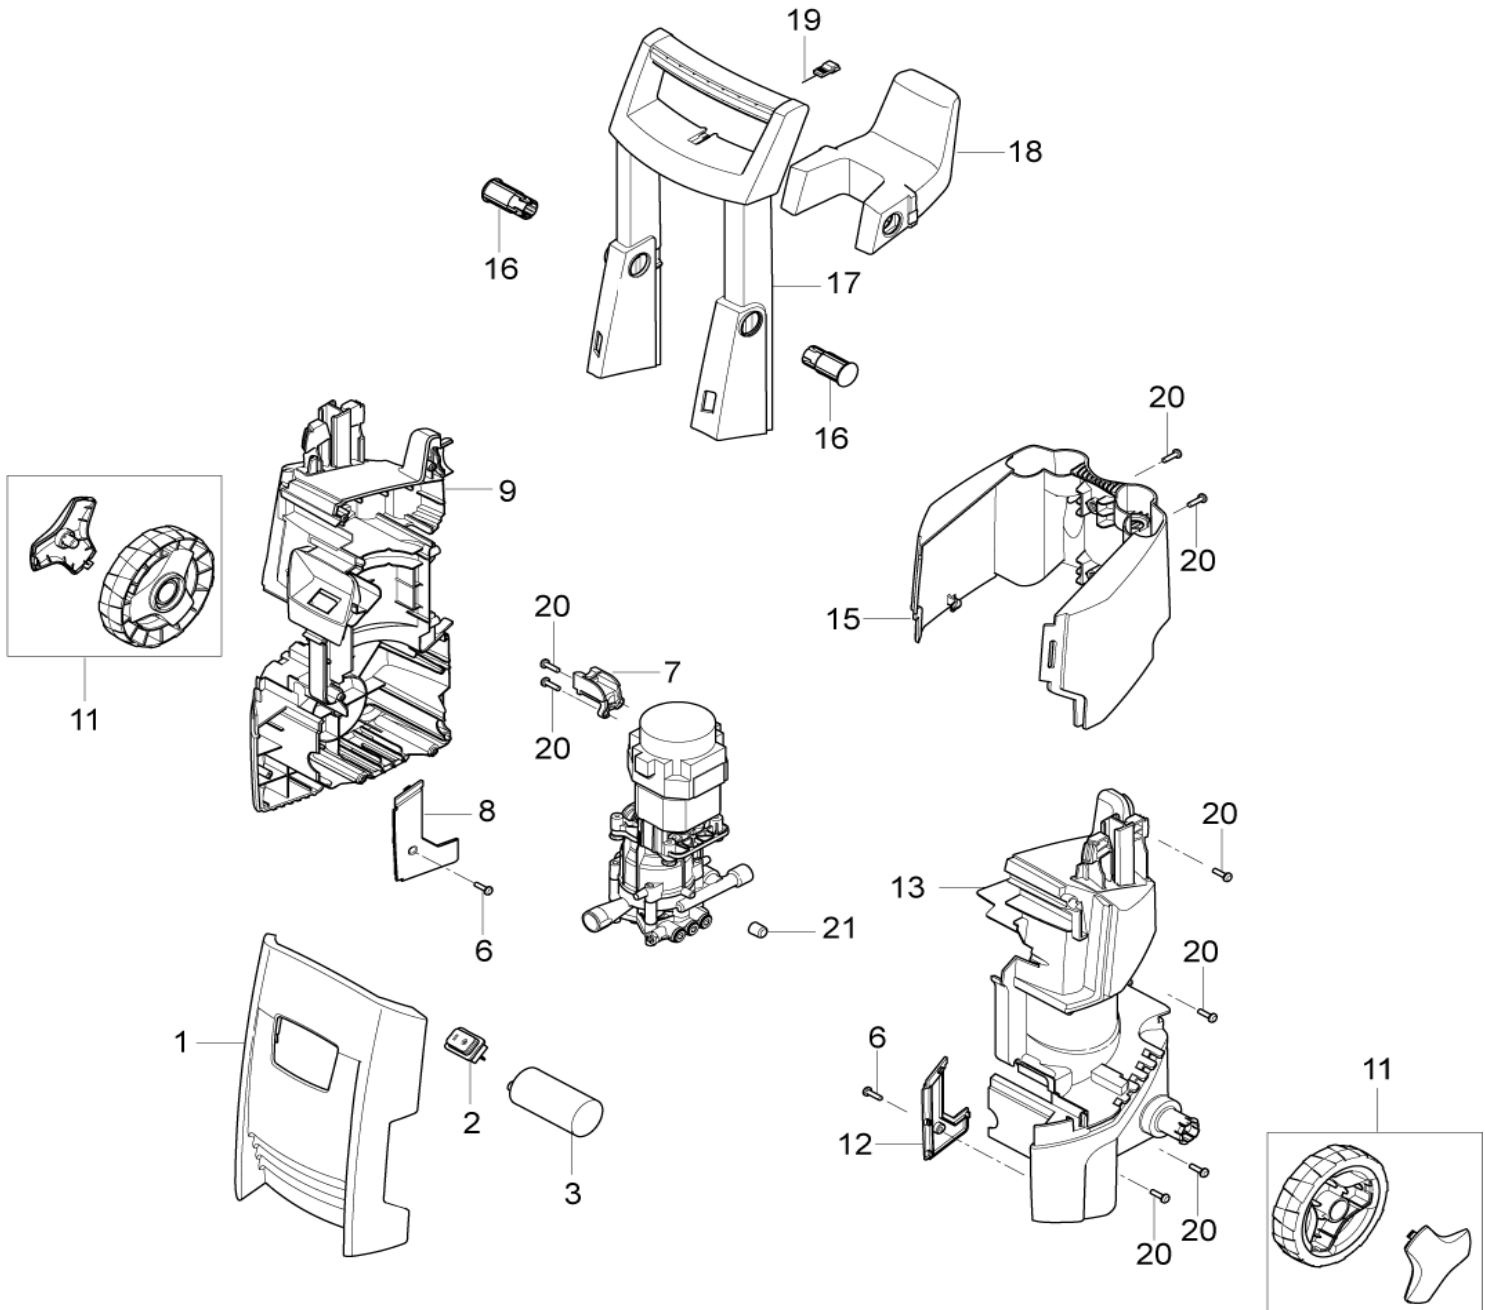

Overview

C120.3 and C125.3

28-08-2010

Part List ID
C120302

3

Overview

C120.3 and C125.3

28-08-2010

Part List ID
C120302

4

Pos	Part no.	Qty	Description	EAN
0	128500003	1	BOX 10PCS C120.3 C125.3	5703887108
01	127440241	1	FRONT COVER C120.3	5703887108
01	127440242	1	FRONT COVER 125.3	5703887108
02	127440198	1	MAIN SWITCH	5703887108
03	127440197	1	CAPACITOR 30UF 500V FOR 230V	5703887108
06	127440056	2	PLASTIC SCREW M4X16	5703887108
07	127440243	1	CABLE RELIEF BLACK	5703887108
08	127440244	1	RIGHT LEG COVER BLACK C120.3	5703887108
09	127440245	1	RIGHT CHASSIS BLACK	5703887108
11	127440098	2	WHEEL KIT BLUE CAP	5703887108
12	127440092	1	LEFT LEG COVER BLACK C120.3	5703887108
13	127440246	1	LEFT CHASSIS BLACK	5703887108
15	127440247	1	REAR COVER BLACK	5703887108
16	127440066	2	PLUG FOR HOSE HOOK BLACK	5703887107
17	127440067	1	HANDLE	5703887107
18	127440068	1	HOSE HOOK	5703887107
19	127440205	1	CLEANING TOOL BLACK	5703887103
20	101814782	8	SCREW PT KB50X18	4005337170
21	128500029	1	RUBBER MOUNT KIT	5703887108