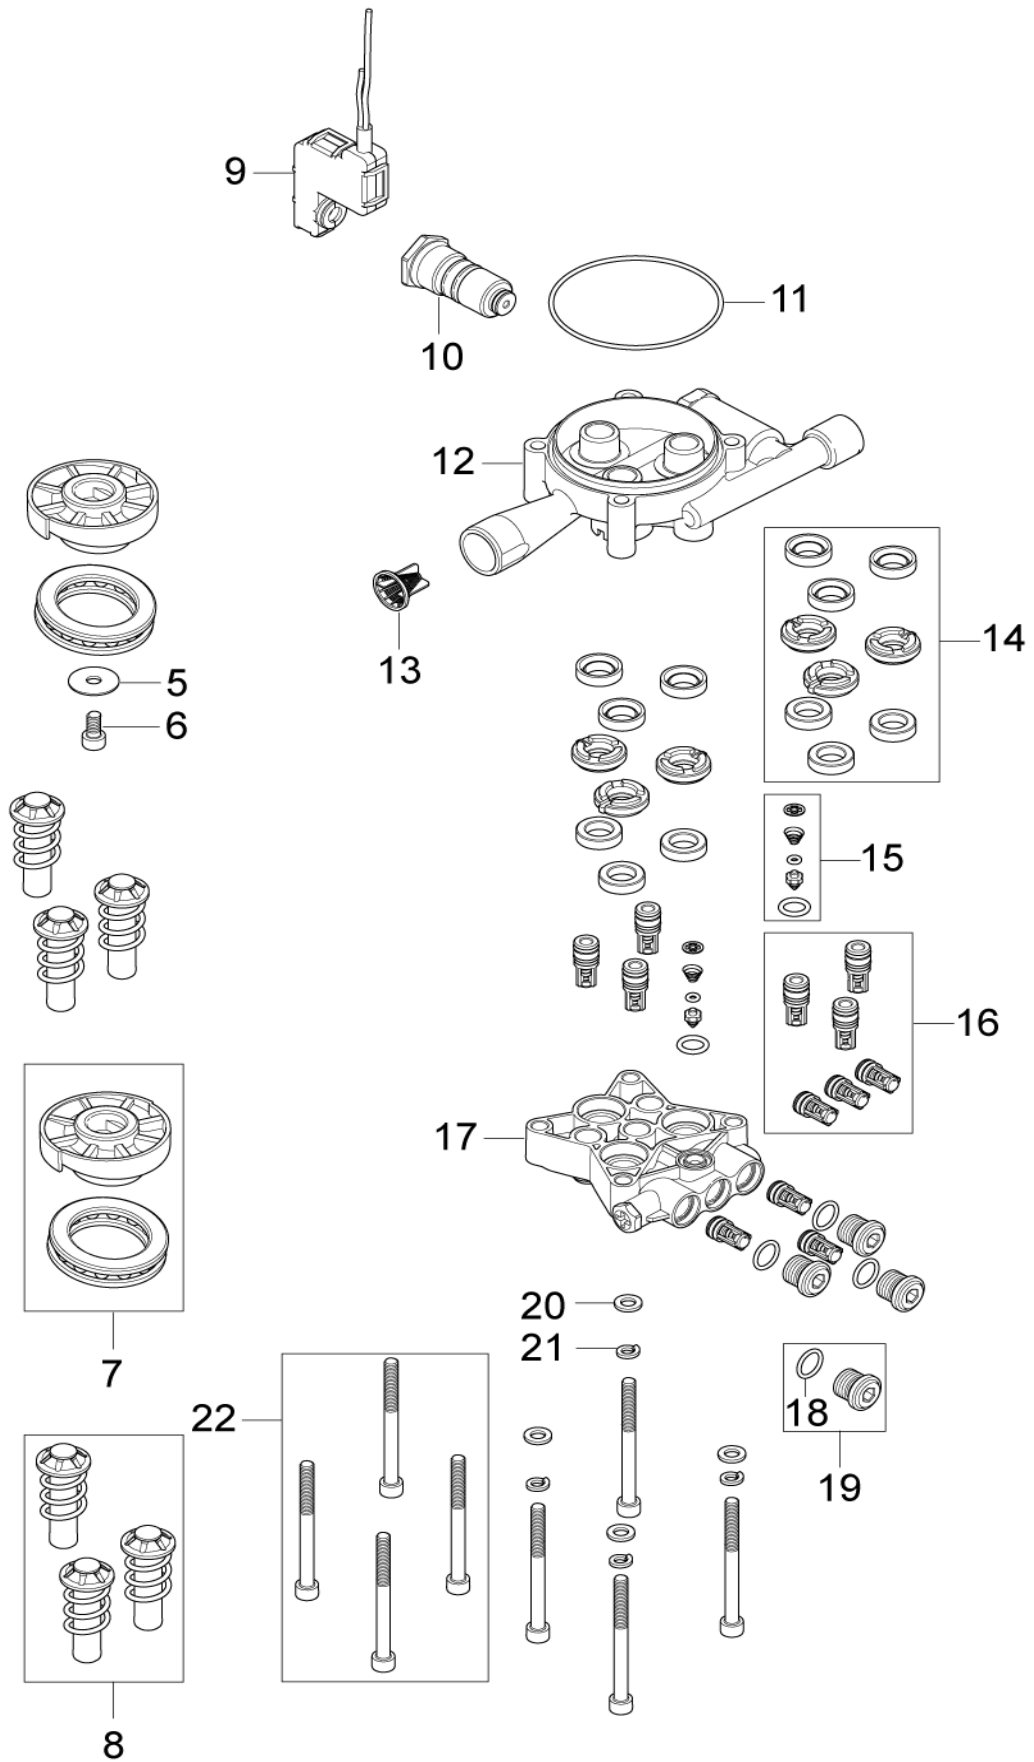

Motor pump unit

C120.3 and C125.3

28-08-2010

Part List ID
C120306

5

Motor pump unit

C120.3 and C125.3

28-08-2010

Part List ID
C120306

6

Pos	Part no.	Qty	Description	EAN
05	127130066	1	WASHER D22XD6.4X1.5	5703887102
06	4818	1	SCREW M6X20	4005337048
07	127440074	1	7.0DEG. WOBBLE DISC KIT	5703887107
07	127440248	1	8.1DEG. WOBBLE DISC KIT	5703887108
08	127440075	1	DIA.12 PUMP PISTON KIT	5703887107
09	127440249	1	MICRO SWITCH BOX KIT	5703887108
10	127440077	1	START STOP SYSTEM KIT	5703887107
11	127440078	1	O-RING 72X2 SH90	5703887107
12	127440079	1	CYLINDER BLOCK	5703887107
13	6528574	1	WATER FILTER COMPLETE	5701715379
14	127440081	1	THRUST COLLAR WATER KIT	5703887107
15	127440082	1	NON RETURN VALVE KIT	5703887107
16	127440083	1	SUCTION AND PRESSURE VALVE KIT	5703887107
17	127440084	1	CYLINDER BLOCK WITH M8X10 HEX	5703887107
18	127440085	3	O-RING 11.7X2.0 SH90	5703887107
19	127440086	3	PRESSURE VALVE PLUG KIT	5703887107
20	127500029	4	WASHER	5703887104
21	127500050	4	SPRING WASHER	5703887104
22	127500071	1	SCREW M6X70 DIN 912 4PCS	5703887104