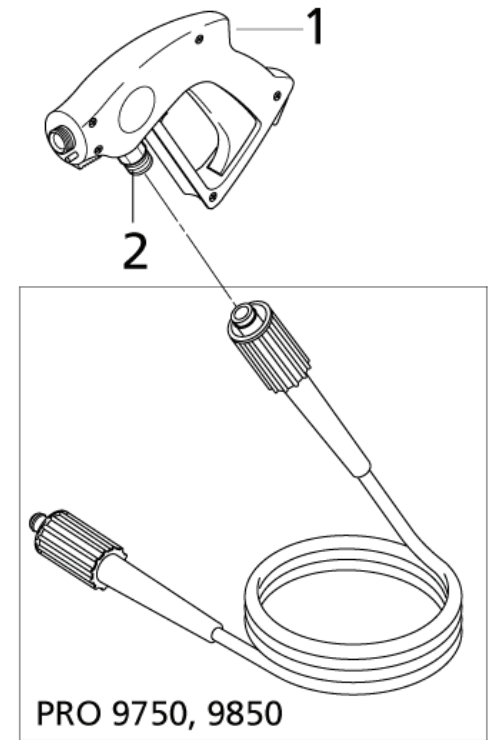

PRO Special handle & lances

Consumer acces.-spray handles, nozzles & hoses

08-05-2011

StyMiste ID
PROSPEC02

25

SPECIAL

PRO 9750, 9850