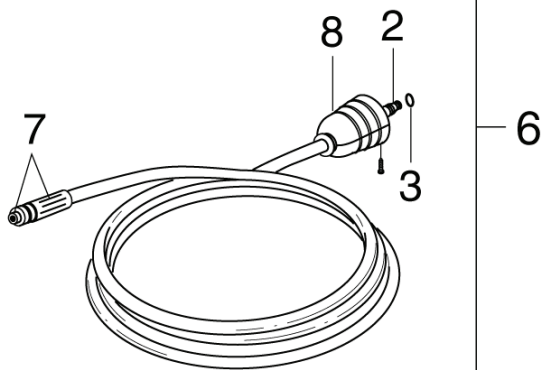

DYNAMIC X-TRA