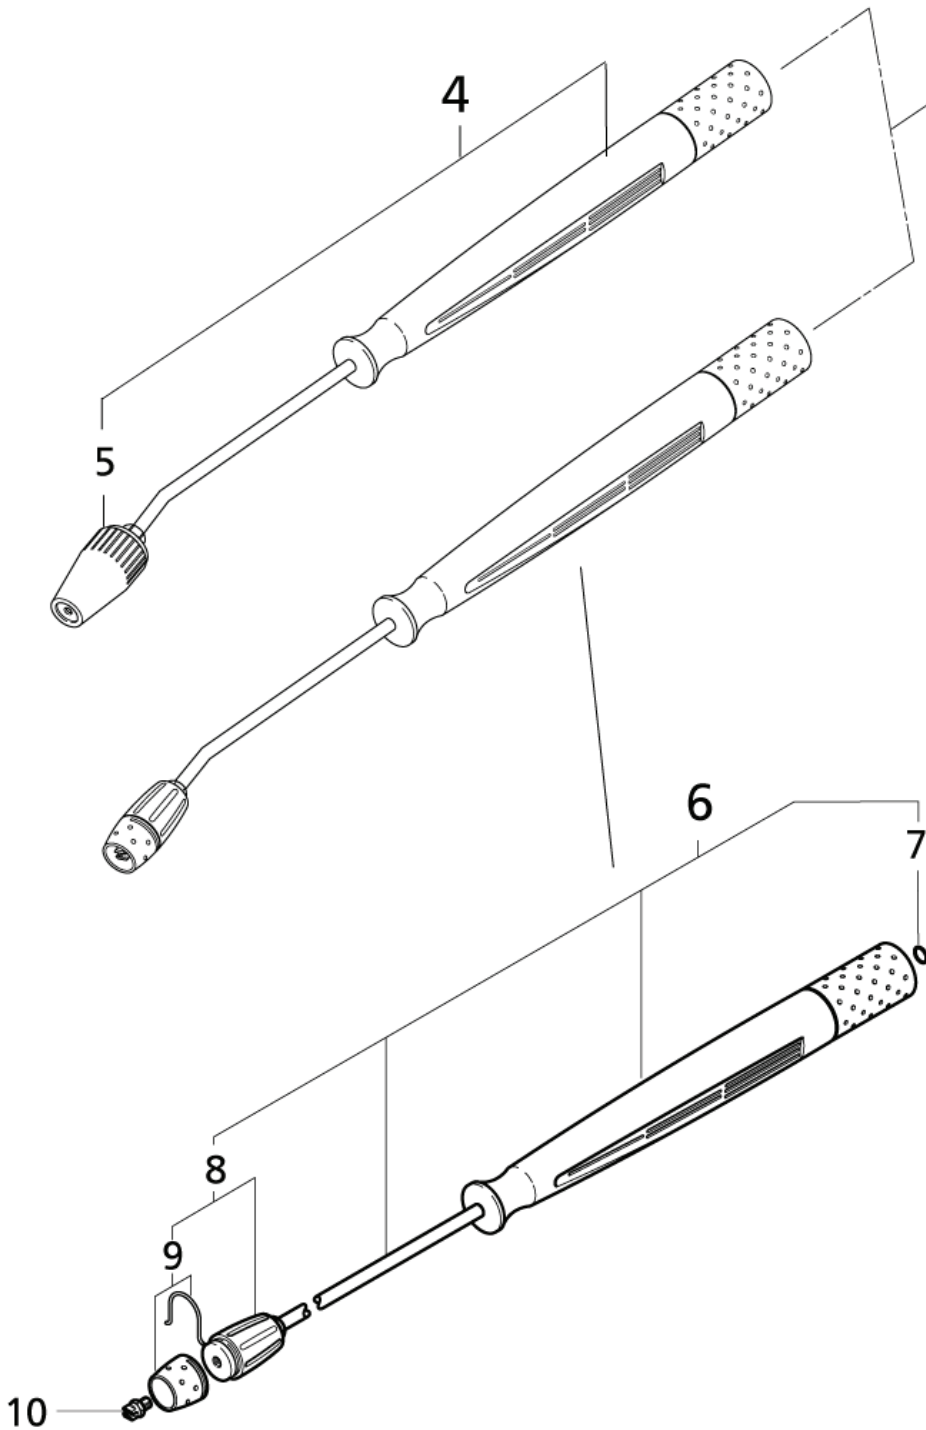

PRO Special handle & lances

Consumer acces.-spray handles, nozzles & hoses

08-05-2011

StyMiste ID
PROSPEC02

25

SPECIAL

PRO 9750, 9850