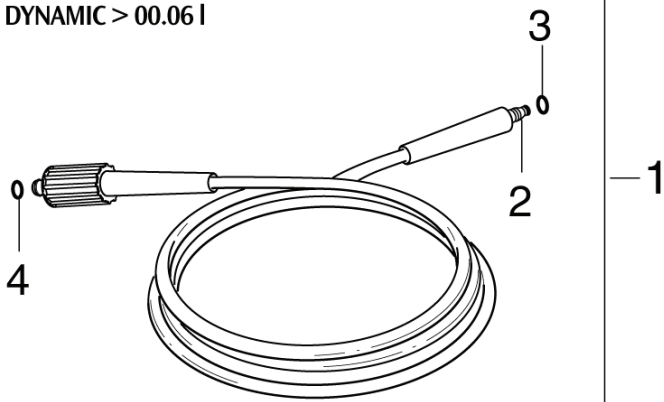

Hoses - DYNAMIC X-TRA, DYNAMIC >00.06|, E125

Consumer acces.-spray handles, nozzles & hoses

08-05-2011

StyMiste ID
HOSESDYN02

31

P 130.1, 150.1, 160.1
P 120, 140, 150, PRO 9750, PRO 9850,
DYNAMIC > 00.06 l