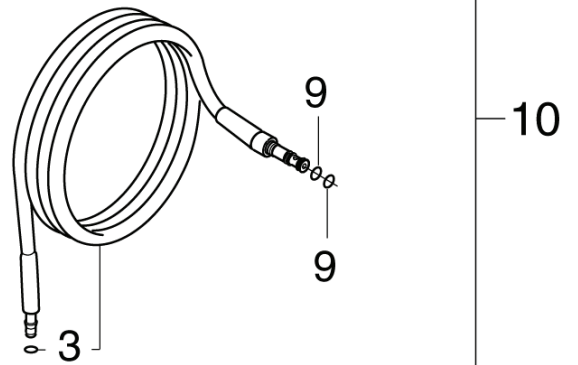

P130.1 X-, P150.1 X-, P160.1 X-TRA
P 120 X-TRA, P 140 X-TRA, P 150 X-TRA