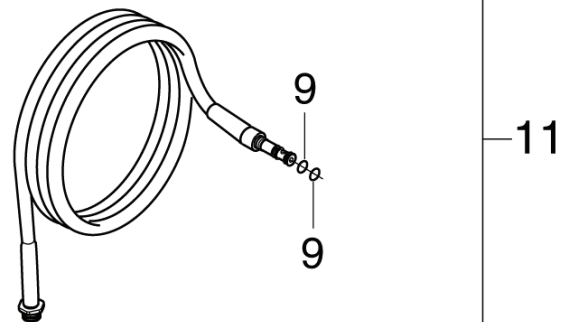

POSEIDON 2-21 XT, 2-24 XT, 2-28 XT
P 120 ERGO, P150 ERGO