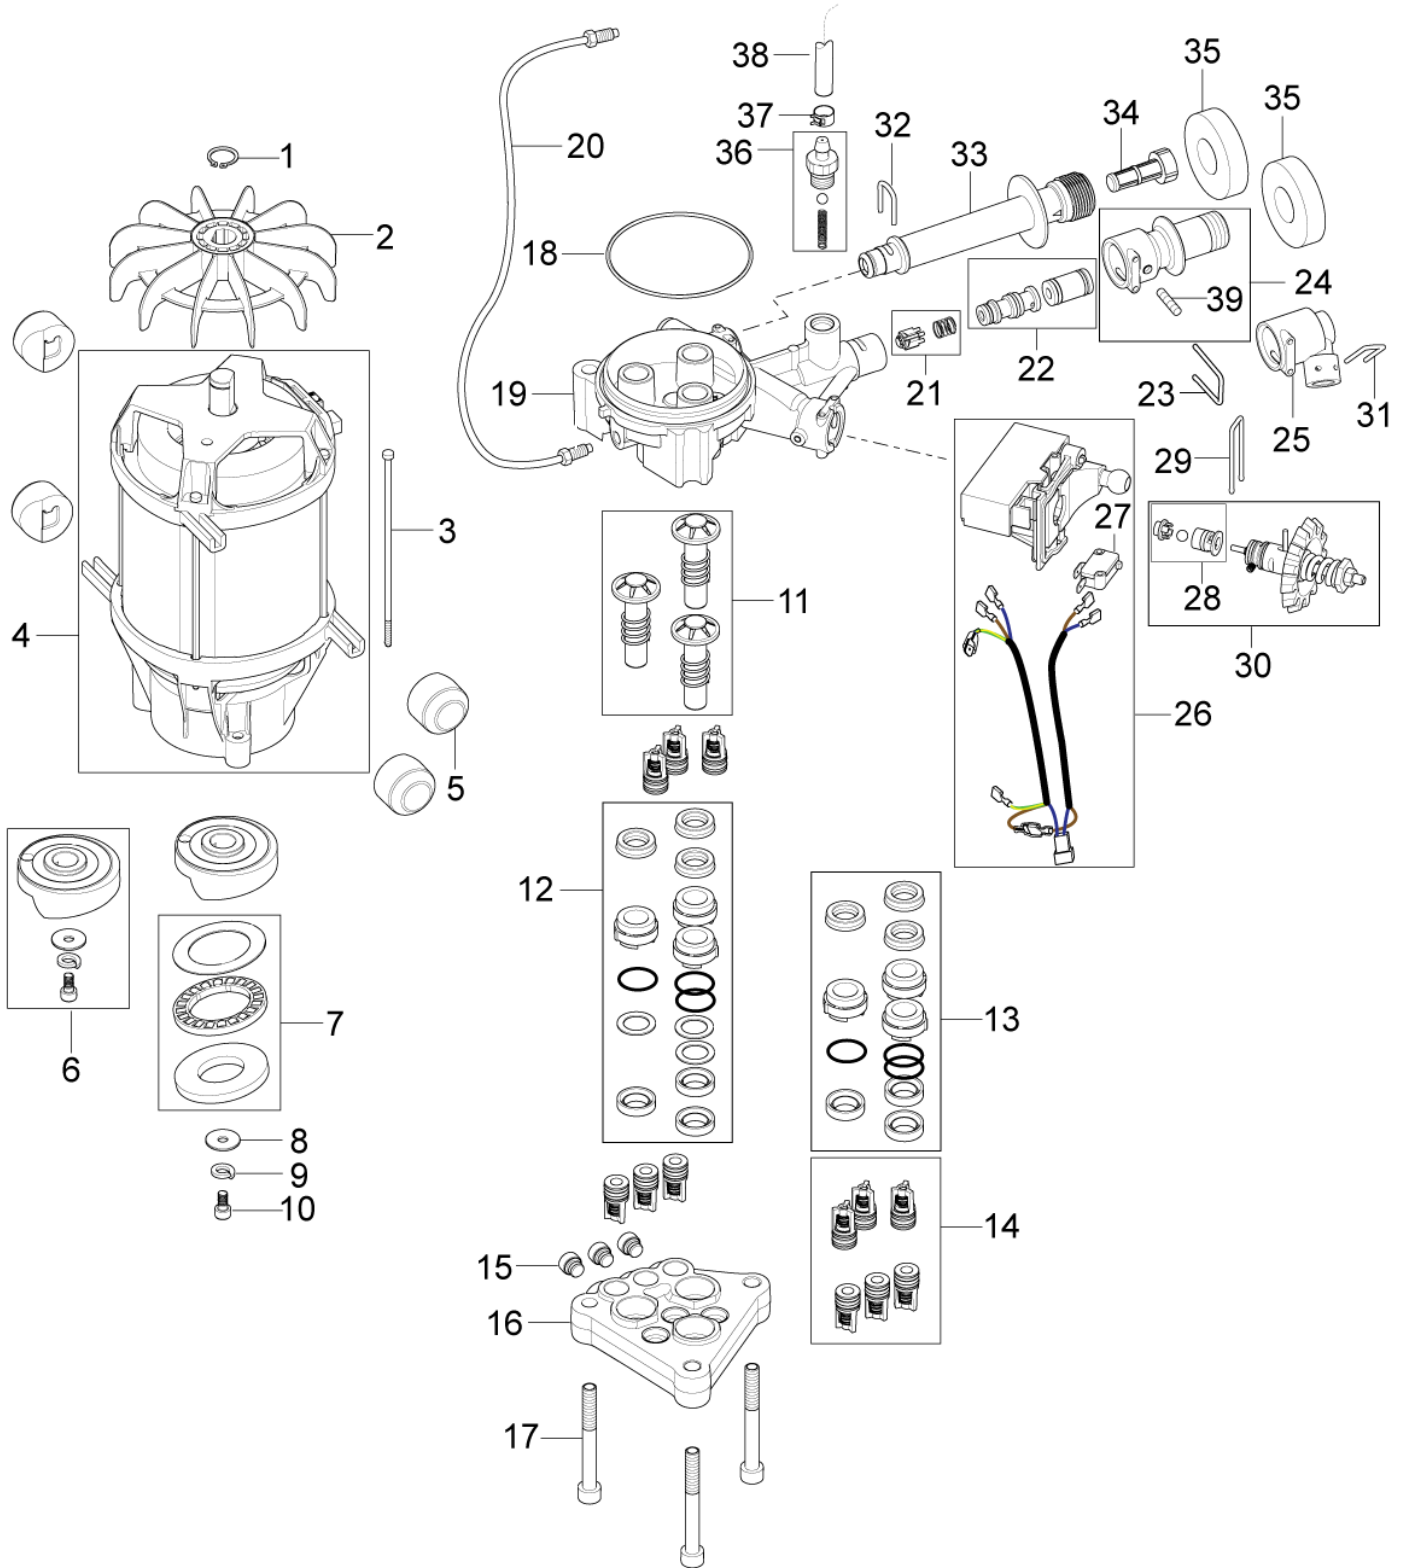

Motor pump unit

P160.2

21-06-2011

Part List ID
P16206

9

Motor pump unit

P160.2

21-06-2011

Part List ID
P16206

10

Pos	Part no.	Qty	Description	EAN
1	127500051	1	LOCK RING	5703887104
2	127500040	1	NEW FAN	5703887104
3	7180924	4	STUD 145 MM	5701715278
4	128500169	1	MOTOR 3.3KW SP	5703887111
5	6524050	4	RACK FOR MOTOR	5701715261
6	128500172	1	WOBBLE DISC 10 DEGREE SP	EU 5703887111
7	1119705	1	BEARING REPAIR KIT	5701715116
8	127130066	1	WASHER D22XD6.4X1.5	5703887102
9	127500050	1	SPRING WASHER	5703887104
10	3913	1	SCREW M6X12	4005337039
11	6526016	1	PISTON KIT	stainless 5701715125
11	6528577	1	PISTON.CERAMIC REP.KIT	ceramic 5701715379
12	128500178	1	REP SEALING SYS CERAMIC SP	5703887111
13	128500179	1	REP SEALING SYS STAINLESS SP	5703887111
14	6526026	1	VALVE SYSTEM REPARE KIT	5701715124
15	6528586	3	PLUG WITH O-RING	5701715342
16	127440028	1	CYLINDERHEAD	ceramic pistons 5703887106
16	6528616	1	REP-KIT CYLINDER HEAD PLUS 0.3	steel pistons 5701715396
17	1814597	3	CYLINDER SCREW M8X70 DIN 912-8.8 ZN	5701715124
18	3003654	1	O-RING 80X2 NITRIL 70 SHORE	5701715038
19	128500182	1	CYLINDER BLOCK CPL SP	5703887112
20	128500181	1	PRESSURE METER TUBE CPL SP	5703887111
21	128500183	1	NON RETURN VALVE SP	5703887112
22	128500184	1	INJECTOR 1.64MM SP	5703887112
23	127500021	1	LOCK BRACKET	5703887104
24	128500186	1	DYNAMIC OUTLET STANDARD SP	5703887112
25	128500187	1	DYNAMIC OUTLET XTRA SP	5703887112
26	128500188	1	MICRO SWITCH BOX SYSTEM SP	5703887112
27	128500196	1	MICROSWITCH SP	5703887112
28	128500190	1	EASY START SP	5703887112
29	128500191	1	LOCK BRACKET SP	5703887112
30	128500192	1	VALVE PISTON COMPLETE SP	5703887112
31	6525619	1	LOCK BRACKET. SMALL	5701715342
32	128500200	1	LOCK BRACKET SP	5703887112
33	128500194	1	WATER INLET SP	5703887112
34	128500195	1	INLET FILTER MESH SP	5703887112
35	126486792	2	FOAM SEAL FOR OUTLET INLET	5701715398
36	6528615	1	HOSE TAIL	5701715396
37	1814679	1	HOSE CLIP R12	5701715338
38	5206054	1	HOSE EXT 12X3.0 BLUE	4005337171
39	128500242	1	M5 SCREW DIN916 SP