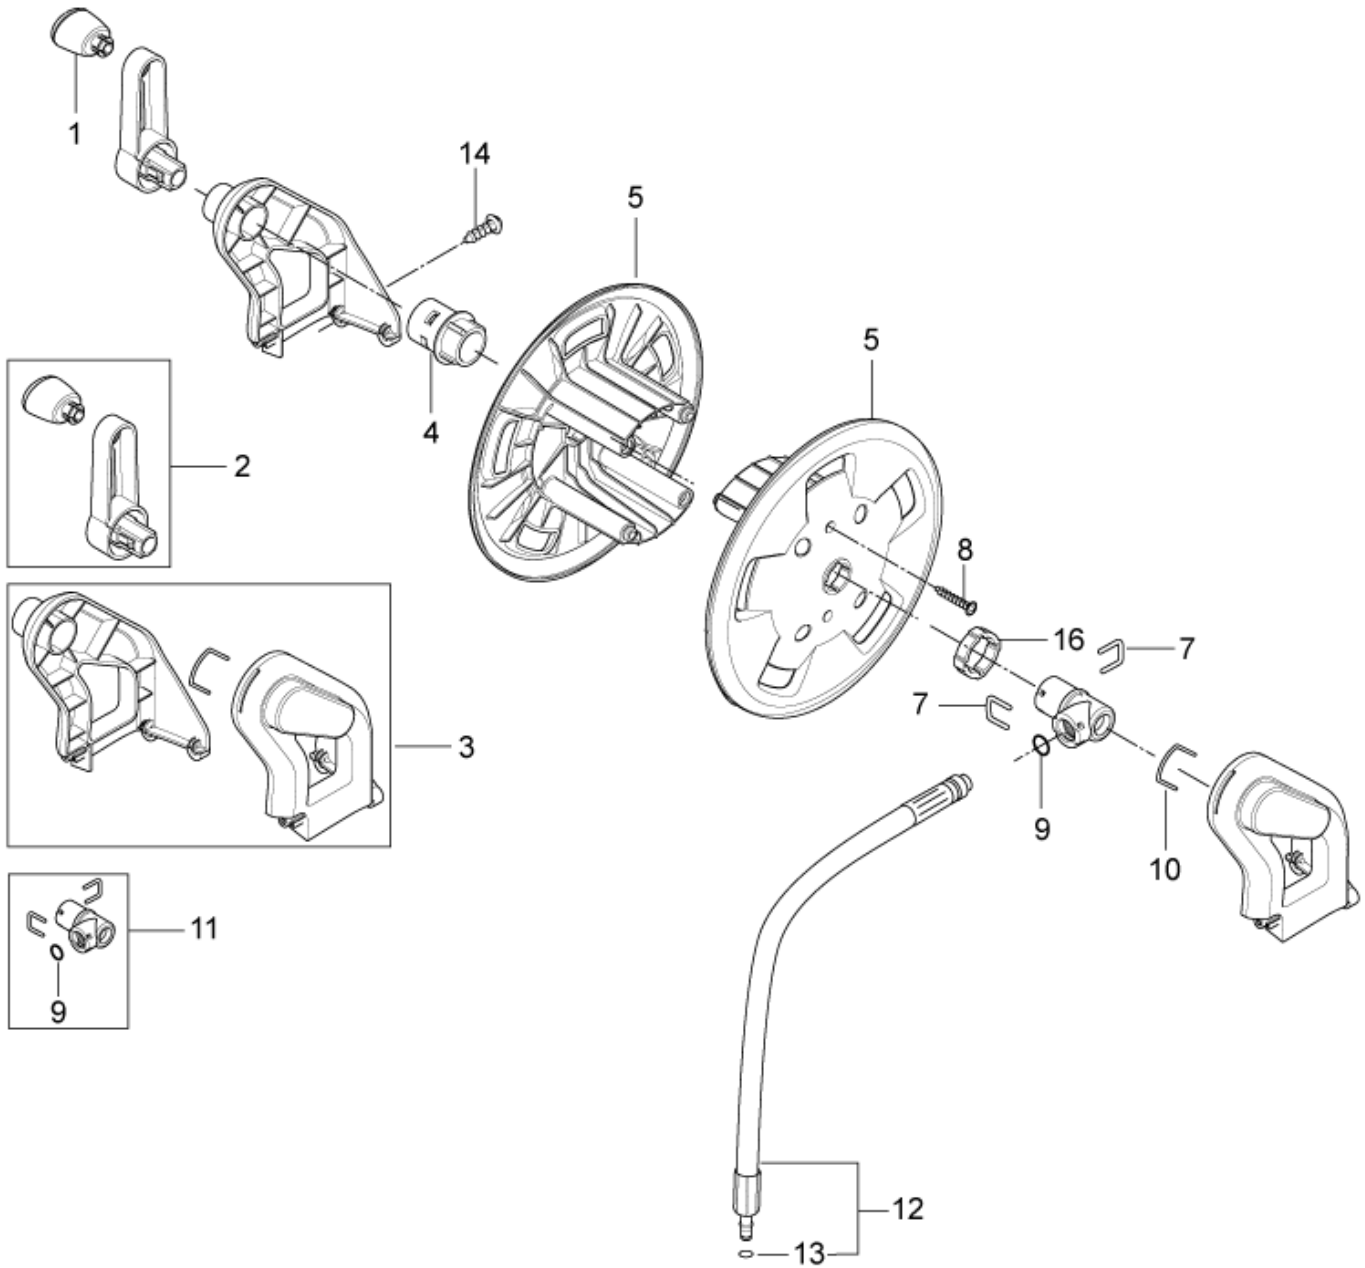

Hose reel

P160.2

21-06-2011

Part List ID
P15204

7

Hose reel

P160.2

21-06-2011

Part List ID
P15204

8

Pos	Part no.	Qty	Description	EAN
1	128500162	1	KNOB FOR HOSE REEL HANDLE SP	5703887111
2	128500163	1	HOSE REEL HANDLE SP	5703887111
3	128500164	1	HOSE REEL SUPPORT SP	5703887111
4	128500165	1	AXLE FOR HOSE REEL SP	5703887111
5	6528570	2	HOSE REEL	5701715379
7	6526487	2	LOCK BRACKET SS	5701715239
8	1814722	2	SCREW K50X35 WN1451 TORX	5701715363
9	3002144	1	O-RING 14.3X2.4 NITRIL 70 SH	5701715038
10	127440229	1	LOCK BRACKET	5703887104
11	127440011	1	ADAPTOR SYSTEM ALTO	5703887103
12	128500166	1	CONNECTION HOSE SP	5703887111
13	3004108	1	O-RING 5.28X1.78 NITRIL 90 SH	5701715038
14	101814782	2	SCREW K50X18 WN 1451 TORX 20	4005337170
16	128500167	1	WASHER FOR HOSE REEL SP	5703887111