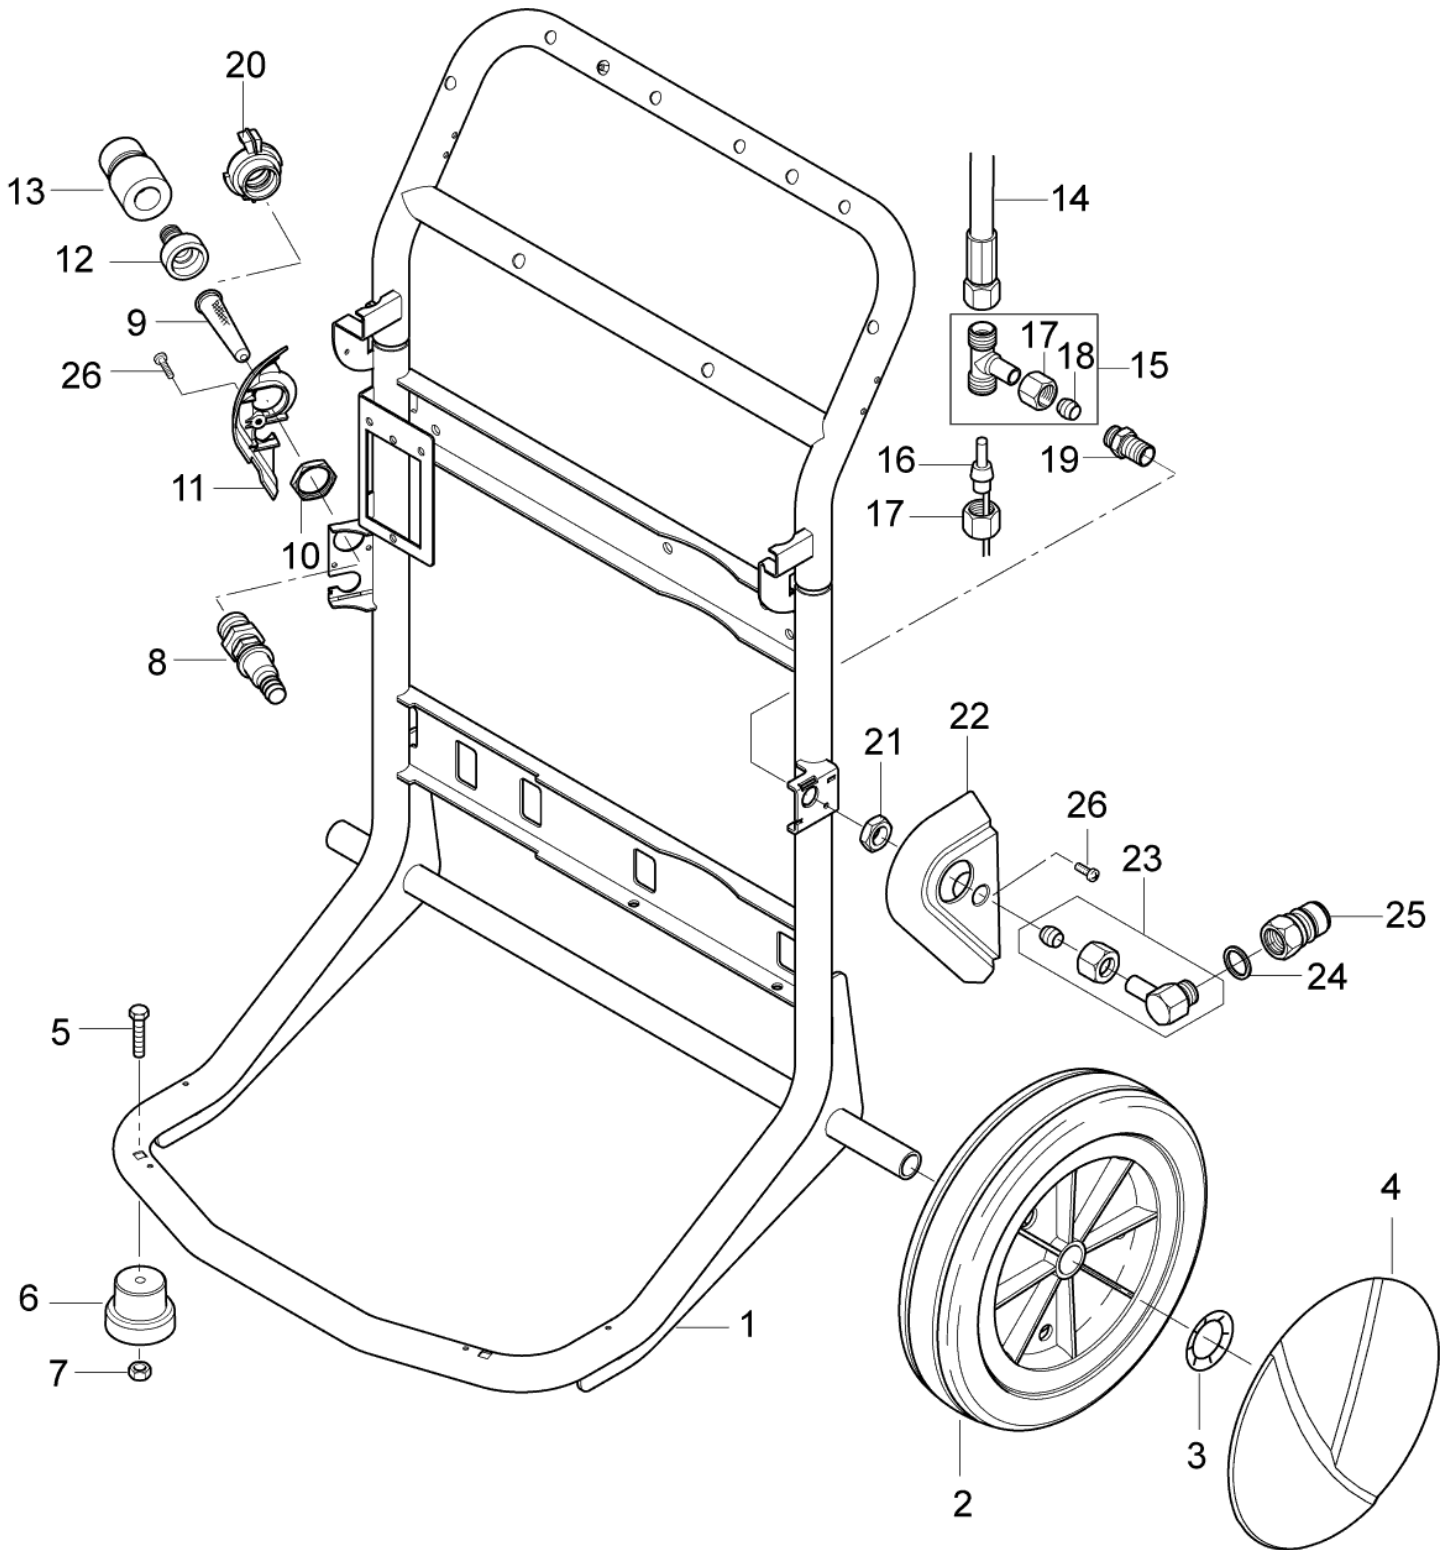

RAMME

NEPTUNE 1

10-12-2012

StyMiste ID
NEPTUNE202

5

RAMME

NEPTUNE 1

10-12-2012

StyMiste ID
NEPTUNE202

6

Pos	Vare nr.	Ant	Beskrivelse
1	101117742	1	Frame Cpl. NEPTUNE2
2	6184074	2	Kørehjul
3	46363	2	Låsering
4	301001077	2	Hjulcappe
5	101117745	2	M8 X 45 ISO 7380 FZB603
6	101117743	2	Gummifod
7	61467	2	Møtrik M8
8	6100937	1	Filterhus
9	6100941	1	Filter
10	1800341	1	"Kontramøtrik 3/4" "
11	101117679	1	COVER FOR INLET COMP
12	32541	1	Slangestuds
13	1602945	1	"Lynkobling 3/4" Lav tryk "
14	101117740	1	Højtryksslange, 295 Mm
15	101118093	1	T-FITTING M18 X 1.5 THREAD
16	101117741	1	Temp Sensor With Cable
17	1081	2	Tilslutningsmøtrik, Galv.
18	1080	1	Skæring, Galv.
19	101117744	1	Fitting For Outlet
20	1718	1	"Geka Threaded Fitting 3/ 4" I"
21	1803220	1	Kontramøtrik M18X1,5
22	101117680	1	COVER FOR OUTLET COMP
23	101117681	1	Angle Fitting Comp
24	1801075	1	"Tætningsskive 3/8" Rg "
25	1600493	1	"Lynkoblingsnippel 3/8" "
26	1803030	2	Maskinskrue M5X12